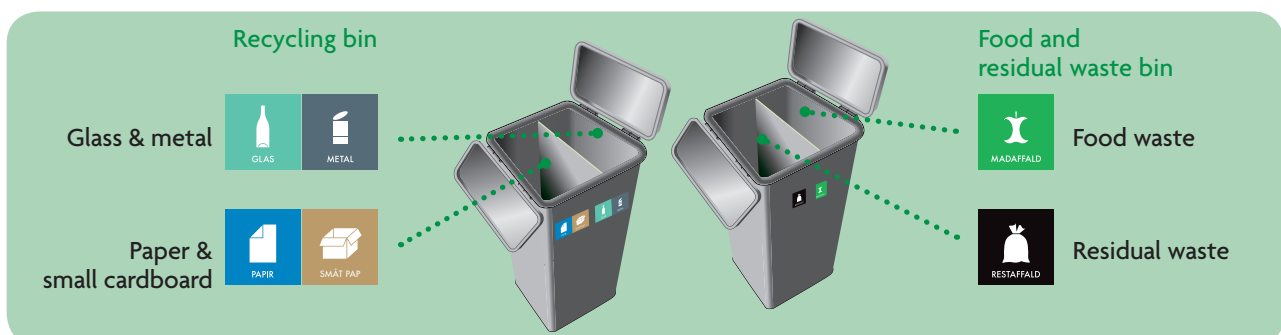

February 2020

New waste sorting system in Odense

Odense Municipality and Odense Waste Management is implementing a new waste system in Odense where all households and public institutions must sort their waste according to the new system. The aim is to make it easier for everyone to recycle more.

The new system is gradually implemented to all of Odense's 100,000 households. We expect to have included all households in the new system by the end of 2020. To find out when your household will transfer to the new waste system, type in your adress at <https://mit.odenserenovation.dk/ny-beholder-visning>.

The new system means new waste bins

You are ready for the new waste sorting as soon as your household has received the new bins. The new bins will be delivered on the day we normally collect your waste.

Leave your bins out for collection before 7am on the day of emptying and leave them out until they have been replaced.

If your building has a superintendent taking care of the bins, be aware of the date for receiving the new bins so that you can be ready for the new system.

Size of bins in the new waste system

The new waste system requires bins for more types of waste. By default, single family homes are offered 2 pcs. 240 liter bins, each divided into two compartments.

If it turns out you need a different size bin you can change the size within the first 3 months, free of charge, via <https://mit.odenserenovation.dk/>. However, be aware, that the residual waste fee changes according to the size of the bin you choose for food and residual waste.

Find the range of bin sizes at www.odenserenovation.dk/beholder-cm.

If you rent your home, it is the owner who has to choose the size and type of bins you need for the new waste system.